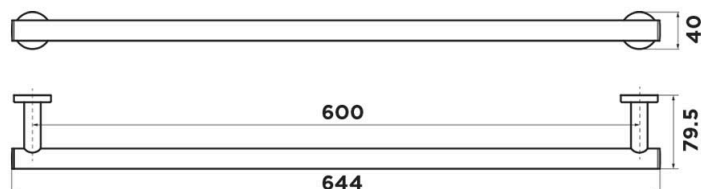

MIXX

tapware & accessories

CEDAR COLLECTION

Item Code: 13ZSR600

Finish: Chrome

Material: Metal

CEDAR SINGLE TOWEL RAIL 600MM

SCAN FOR MORE